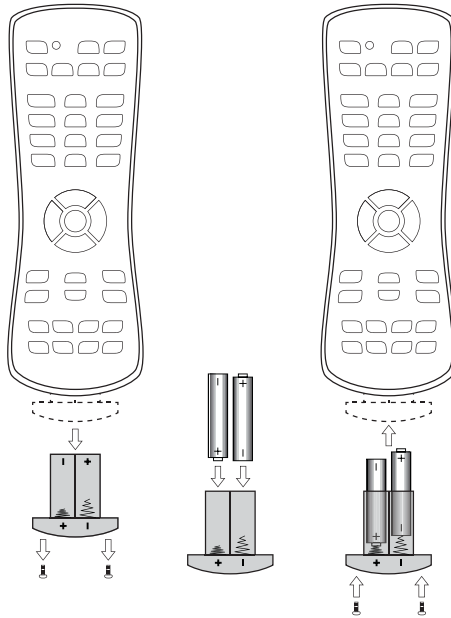

**5** - Discrete Bluetooth® input command

**RIGHT ARROW** - Press to increase treble

**LEFT ARROW** - Press to decrease treble

**VOL +/-** - Press to increase or decrease volume

**UP ARROW** - Press to increase bass

**DOWN ARROW** - Press to decrease bass

Remove the two screws from the battery holder as shown. Pull the battery holder out of the bottom of the remote control and remove the batteries.

Insert two new 1.5V AAA batteries into the battery holder as shown. Ensure the positive and negative marks on the batteries are correctly oriented with the markings on the inside of the remote control's battery compartment.