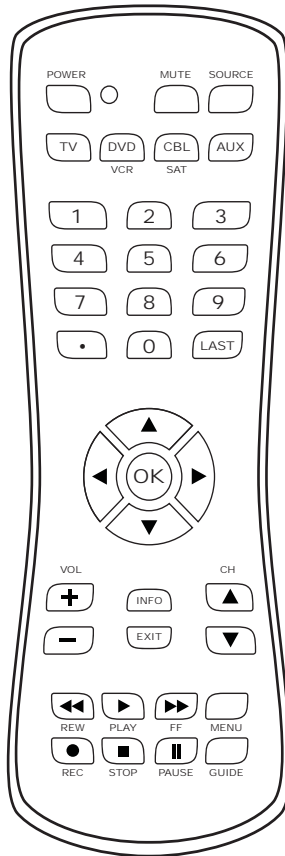

The Peerless-AV® Waterproof Universal Remote Control is pre-programmed with the latest library of codes, and designed to operate all Peerless-AV Outdoor Displays, the Peerless-AV Xtreme™ Outdoor Soundbar as well as third-party Satellite and Cable Boxes, Blu-ray Players and DVD Players, VCR's, Audio Equipment and various Automation Equipment.